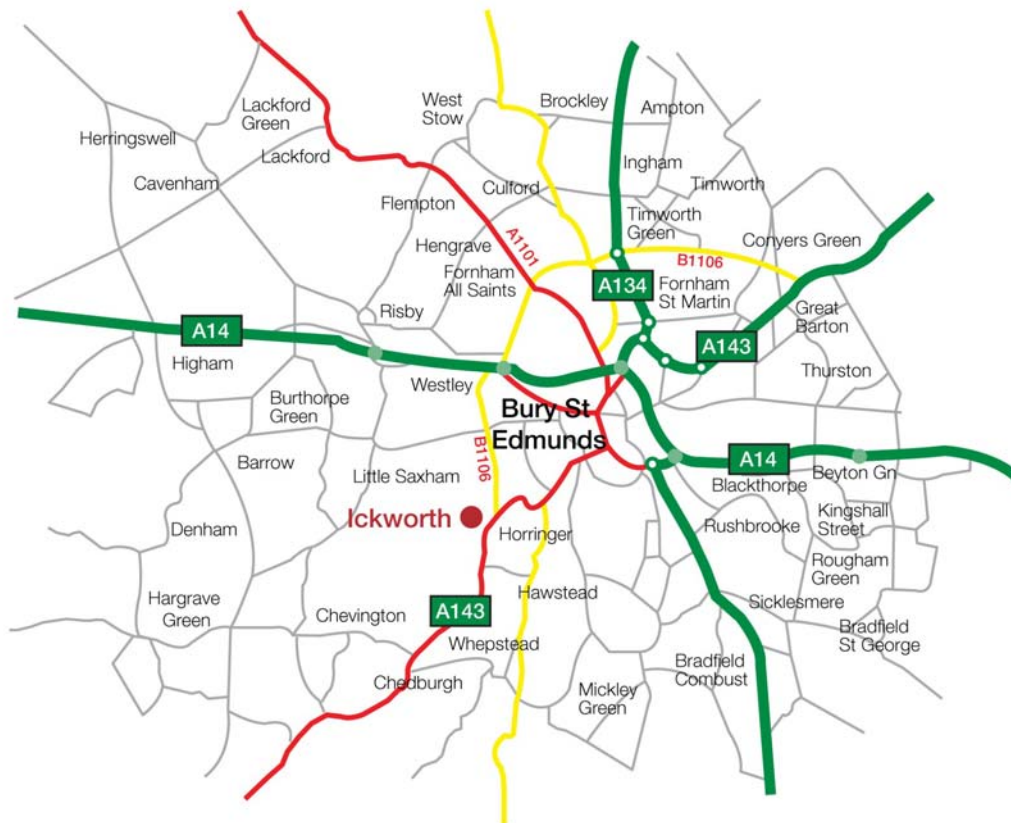

The West Wing at Ickworth
Ickworth
Horringer
Bury St Edmunds
Suffolk
IP29 5QE
Tel: 01284 735957

Ickworth Park is in Horringer, 3 miles south west of Bury St Edmunds on the A143 (sign posted from the A14)

On entry to the park proceed straight on to the main visitor car park. Do not turn left into the hotel. If you are stopped at the ticket kiosk please inform the person on duty that you are attending an event at The West Wing. You will not have to pay entrance charge.

Leave your car in the car park and walk up to The West Wing which is to the right of The Rotunda. Please note that there is strictly no parking outside The Rotunda and West Wing other than for disabled visitors